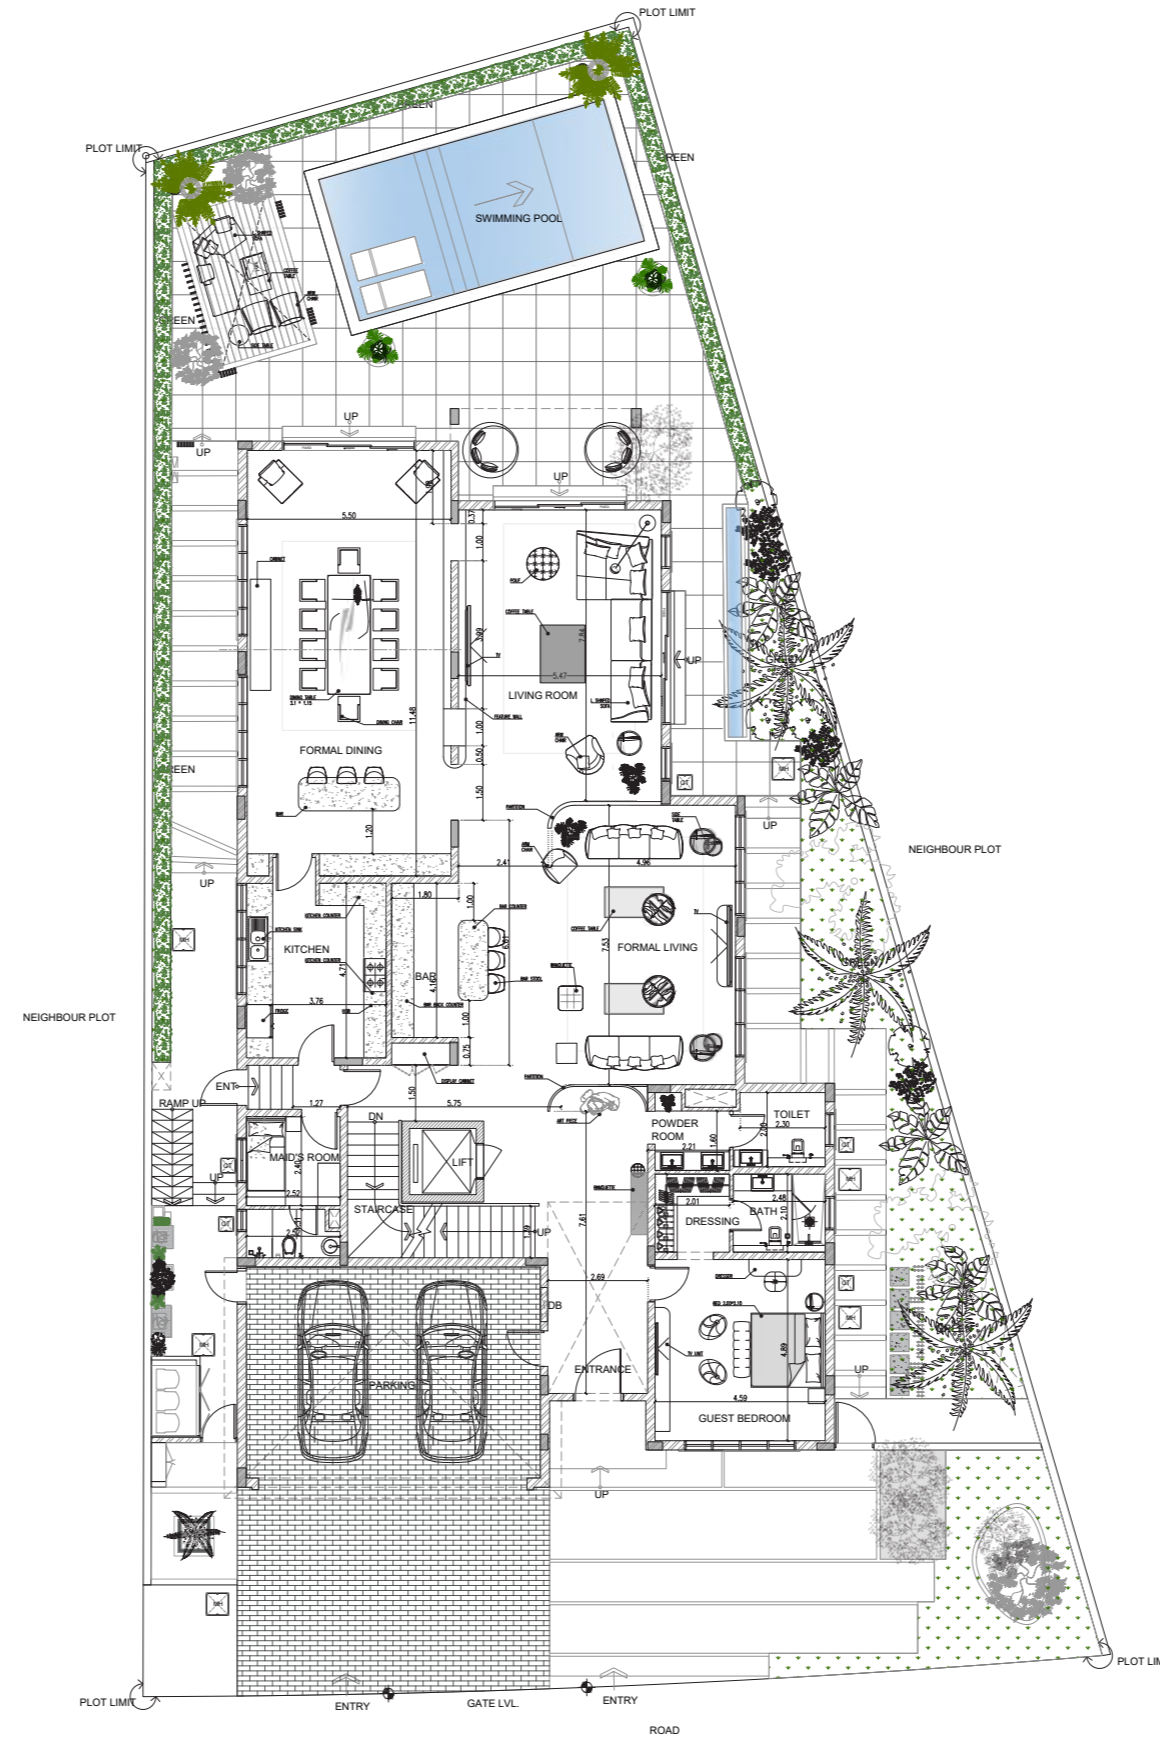

E  
EST. 2013 — DXB  
P

**K70 WILDFLOWER | JGE**  
INTERIOR CONCEPT

**A** GROUND FLOOR (AS-BUILT LAYOUT)  
SCALE NTS

**A** FIRST FLOOR (AS-BUILT LAYOUT)  
SCALE NTS

**A** BASEMENT FLOOR (AS-BUILT LAYOUT)  
SCALE NTS