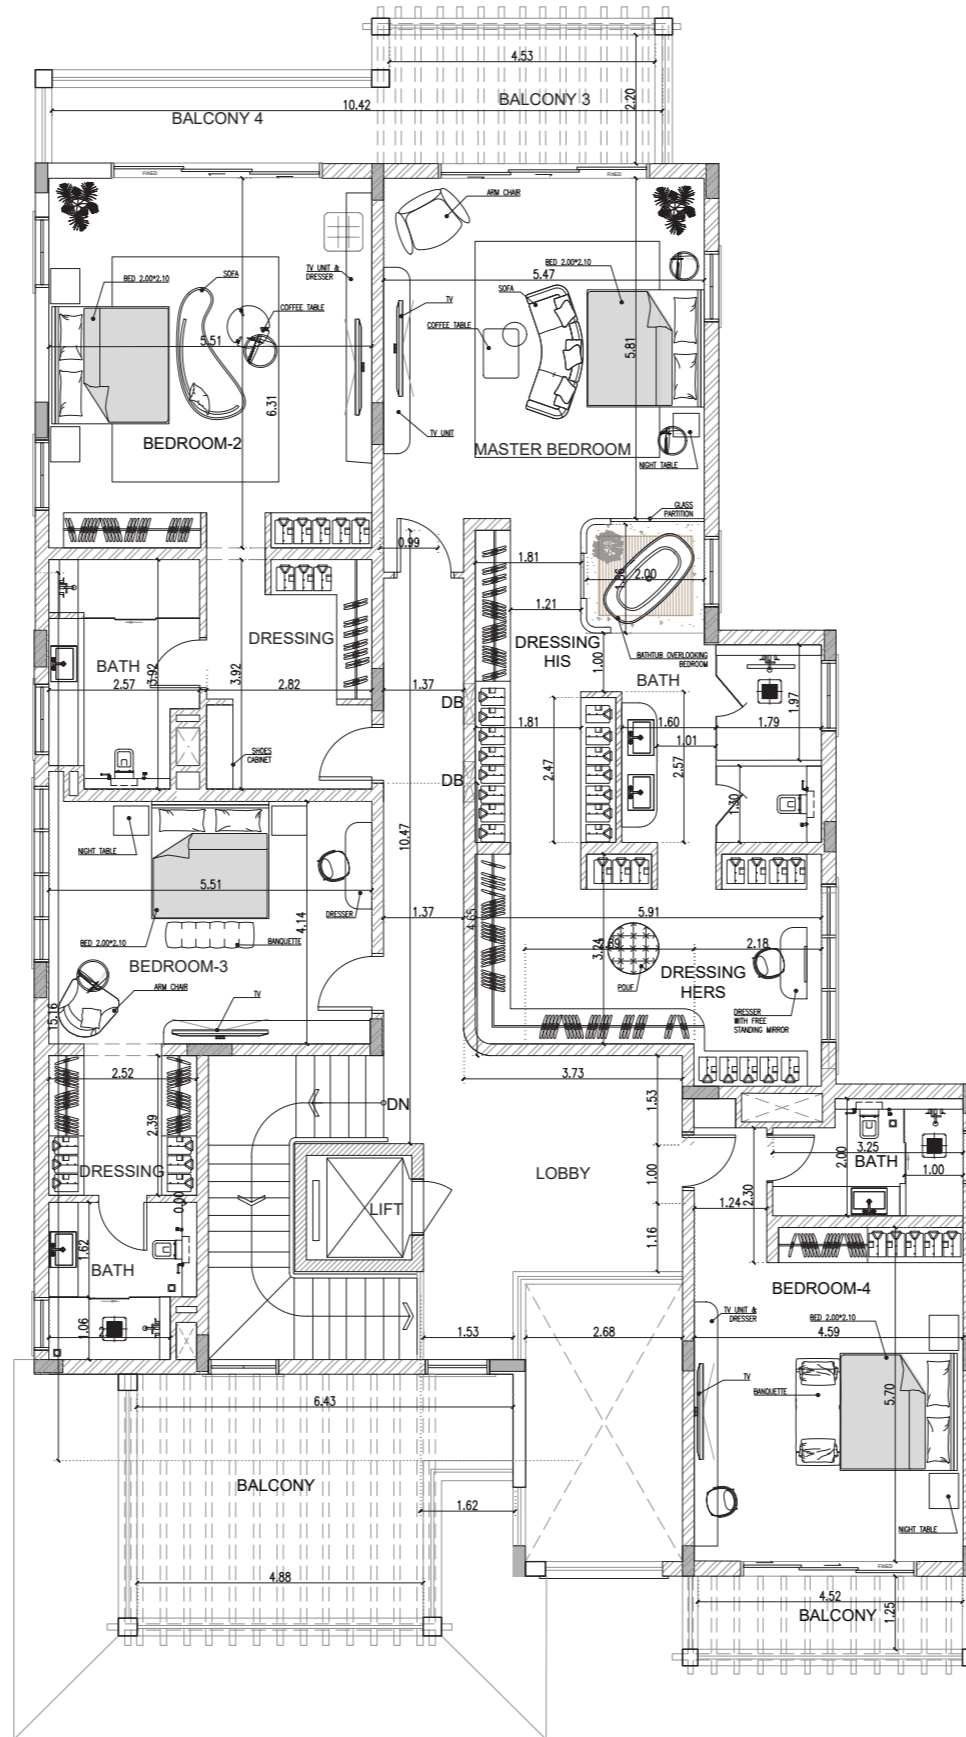

E  
EST. 2013 — DXB  
P

**K70 WILDFLOWER | JGE**  
INTERIOR CONCEPT

**A** GROUND FLOOR (AS-BUILT LAYOUT)  
SCALE NTS

**A** FIRST FLOOR (AS-BUILT LAYOUT)  
SCALE NTS

**A** BASEMENT FLOOR (AS-BUILT LAYOUT)  
SCALE NTS