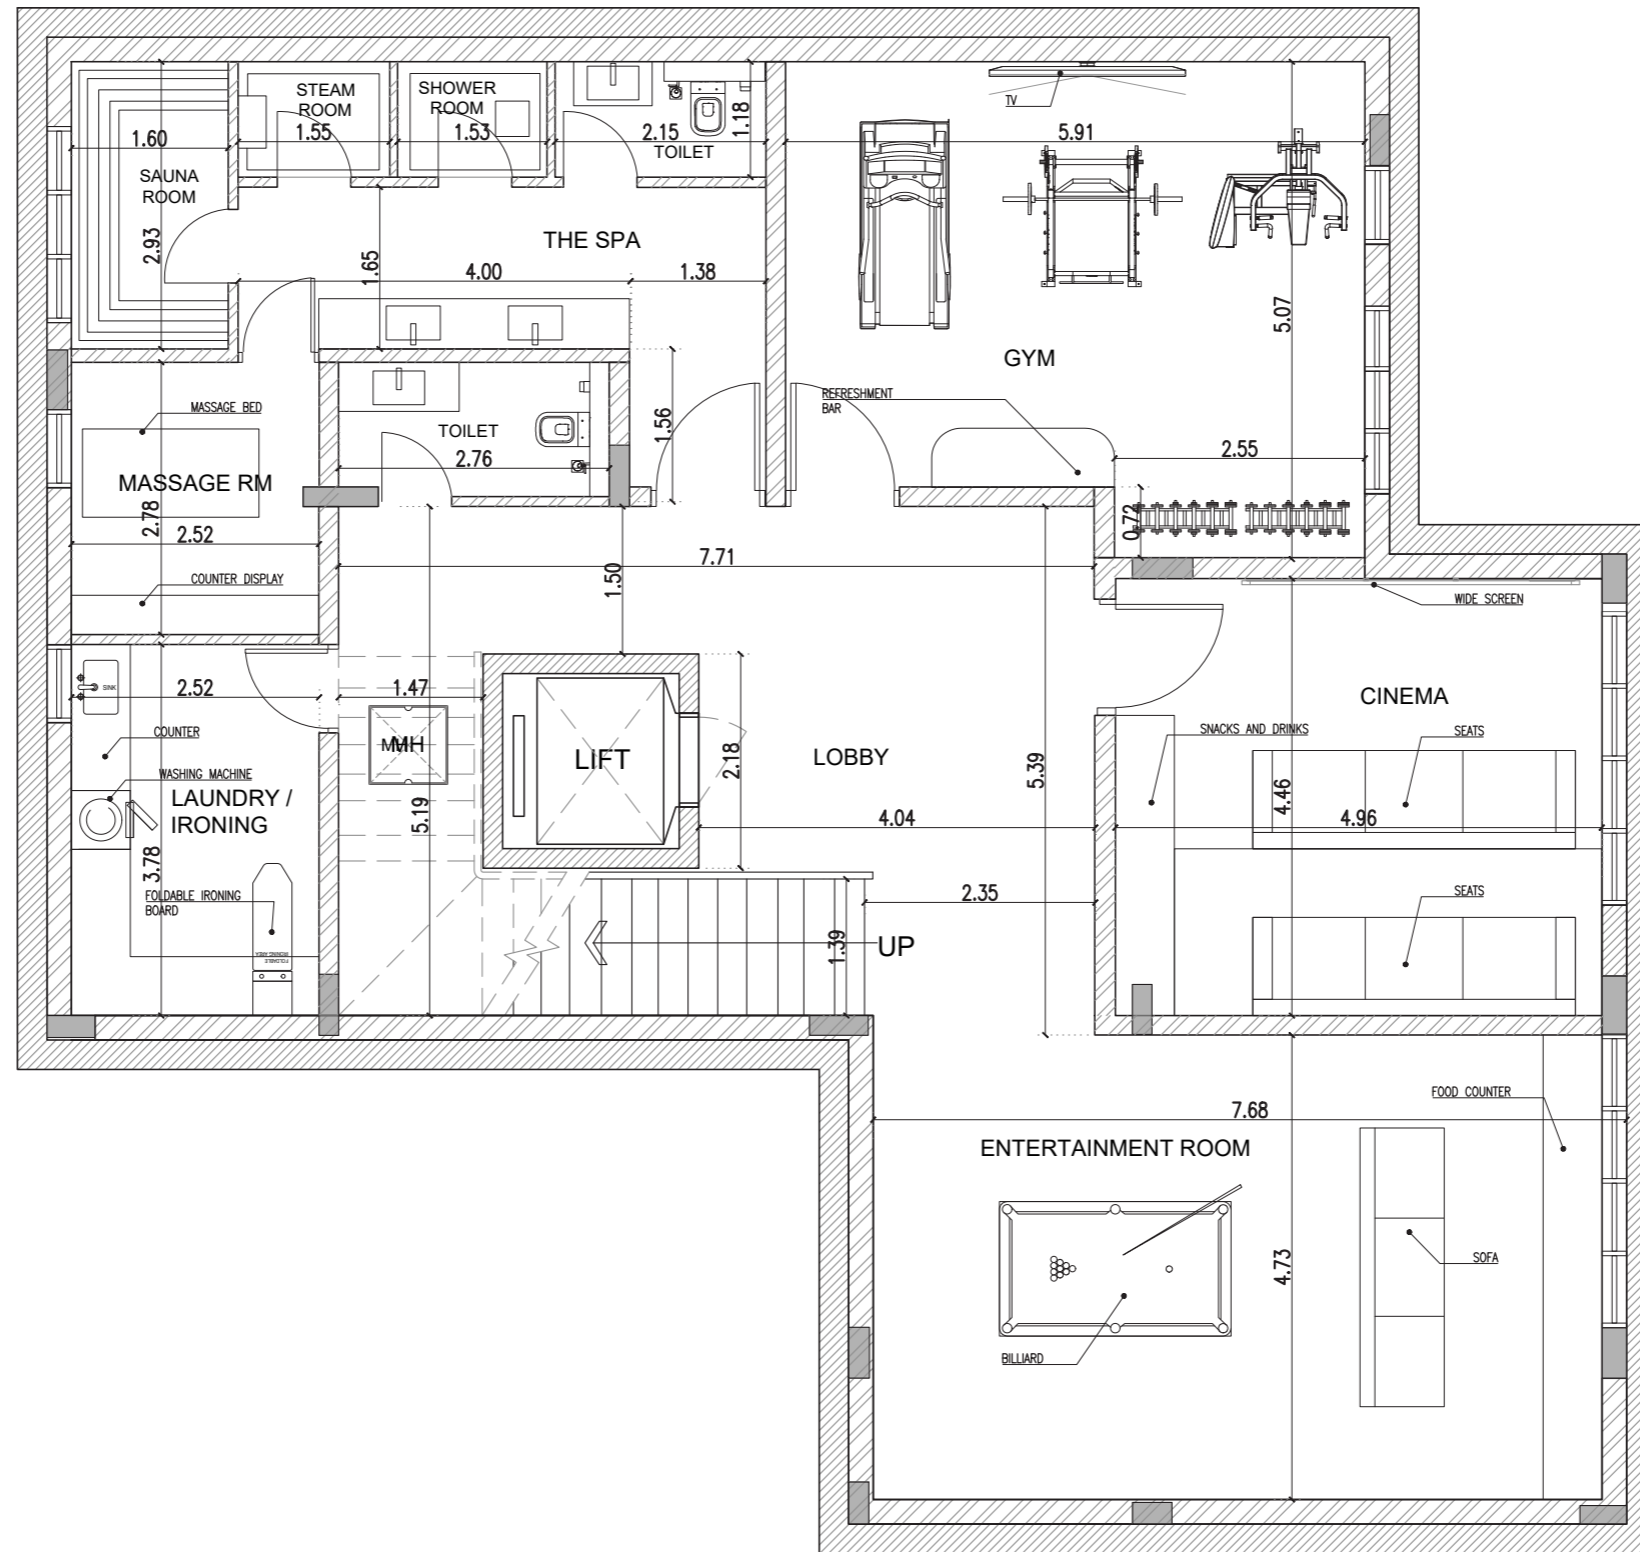

E  
EST. 2013 — DXB  
P

**K70 WILDFLOWER | JGE**  
INTERIOR CONCEPT

**A** GROUND FLOOR (AS-BUILT LAYOUT)  
SCALE NTS

**A** FIRST FLOOR (AS-BUILT LAYOUT)  
SCALE NTS

**A** BASEMENT FLOOR (AS-BUILT LAYOUT)  
SCALE NTS