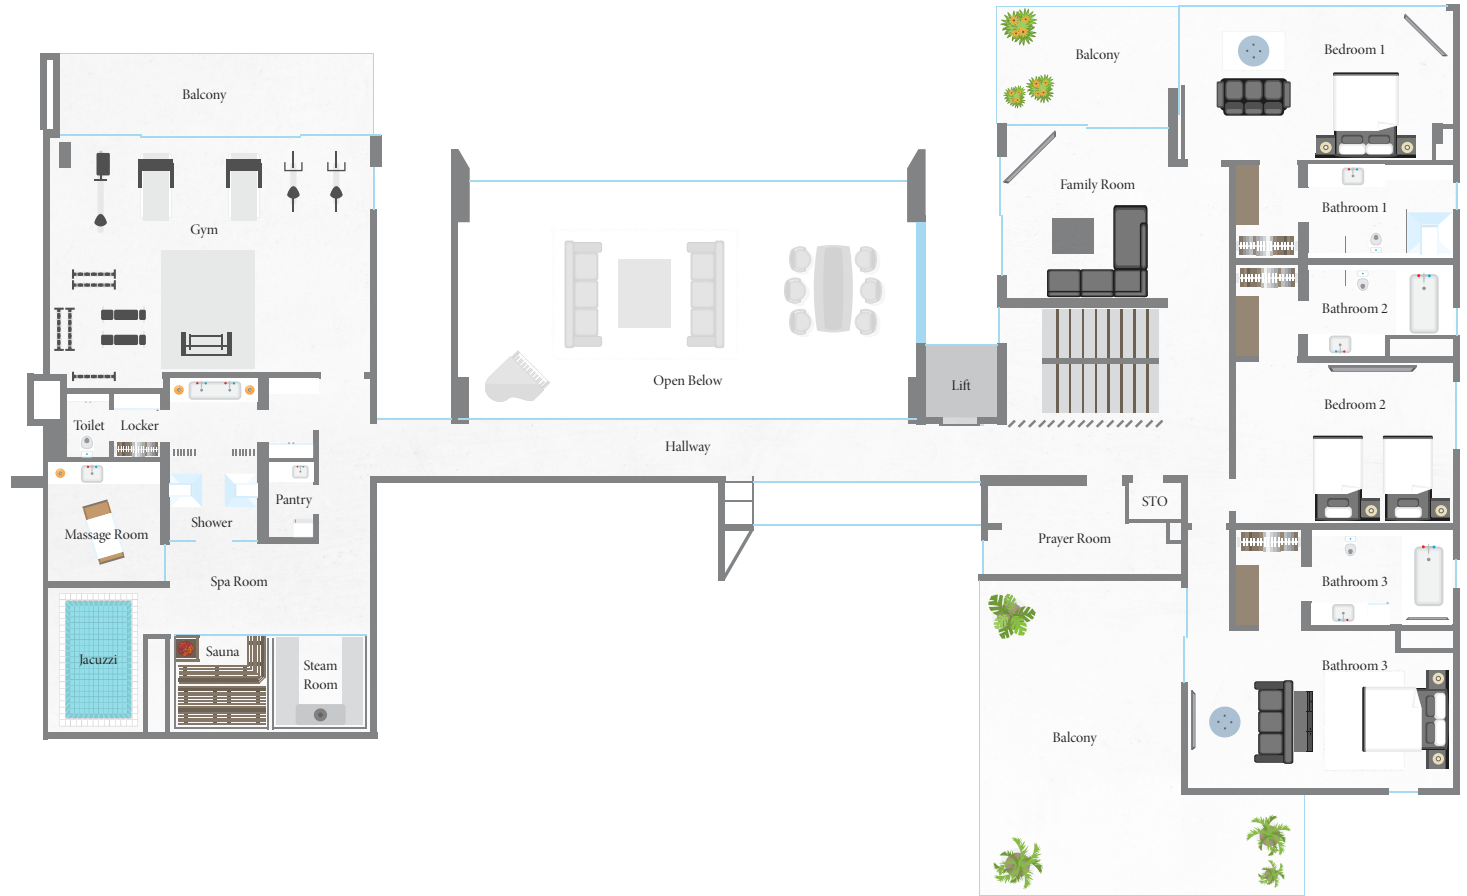

*Blurring the boundary
between tailored interior
living spaces and exterior
landscaping*

INNOWATTE

LIVING

INNOVATE
LIVING

Beach

BASEMENT

Location:	G Frond, Palm Jumeirah
Bedrooms:	5 + Maids
Built up area:	28,154 sq ft
Property type:	Villa
Bathrooms:	7

GROUND FLOOR

Location: G Frond, Palm Jumeirah

Bedrooms: 5 + Maids

Built up area: 28,154 sq ft

Property type: Villa

Bathrooms: 7

Beach

FIRST FLOOR

Location: G Frond, Palm Jumeirah

Bedrooms: 5 + Maids

Built up area: 28,154 sq ft

Property type: Villa

Bathrooms: 7

SECOND FLOOR

Location: G Frond, Palm Jumeirah

Bedrooms: 5 + Maids