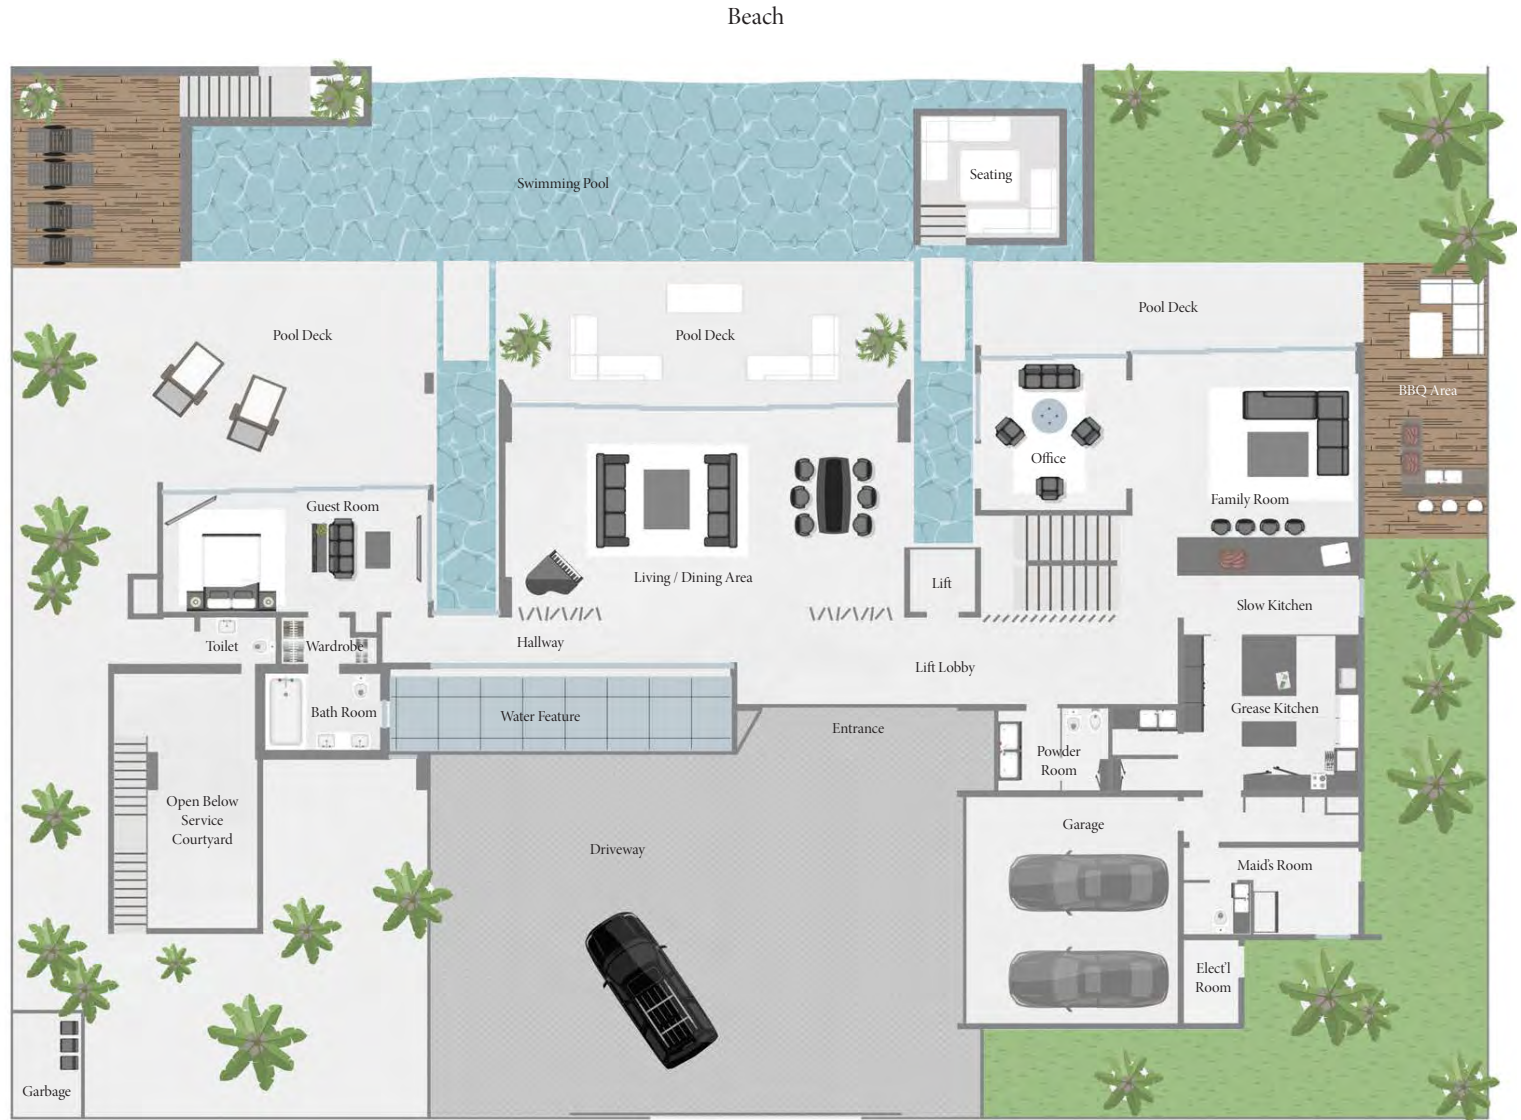

*Blurring the boundary
between tailored interior
living spaces and exterior
landscaping*

INNOWATTE

LIVING

INNOVATE
LIVING

Beach

BASEMENT

Location:	G Frond, Palm Jumeirah
Bedrooms:	5 + Maids
Built up area:	28,154 sq ft
Property type:	Villa
Bathrooms:	7

GROUND FLOOR

Location: G Frond, Palm Jumeirah

Bedrooms: 5 + Maids

Built up area: 28,154 sq ft

Property type: Villa

Bathrooms: 7

Beach

FIRST FLOOR

Location: G Frond, Palm Jumeirah

Bedrooms: 5 + Maids

Built up area: 28,154 sq ft

Property type: Villa

Bathrooms: 7

SECOND FLOOR

Location: G Frond, Palm Jumeirah

Bedrooms: 5 + Maids